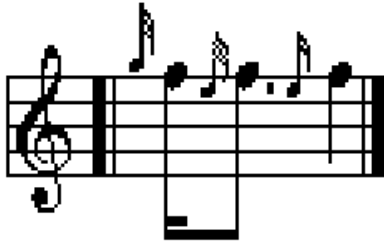

### Double echo beat on F.

Play a G gracenote on F and immediately play an F Strike (big finger). Pause. Then play F strike again slower.