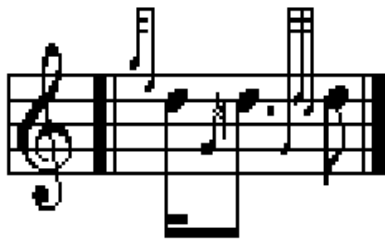

Double echo beat on D.

Play a G gracenote on E, play a quick D hit. Pause on the D. Play a D throw with longer low G.