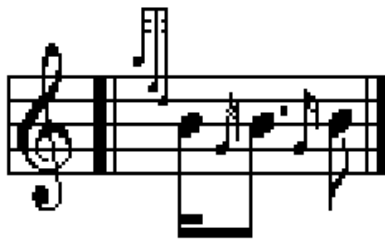

Double echo beat on B.

Play a cadence to B followed immediately with a B strike. Pause on th B. Then follow with another slower B strike.