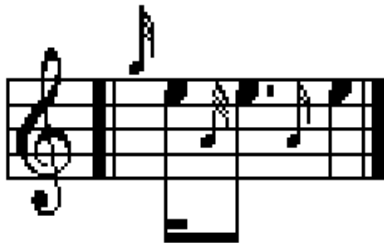

### Double echo beat on F.

Play a G gracenote on F and immediately play an F Strike (big finger). Pause. Then play F strike again slower.